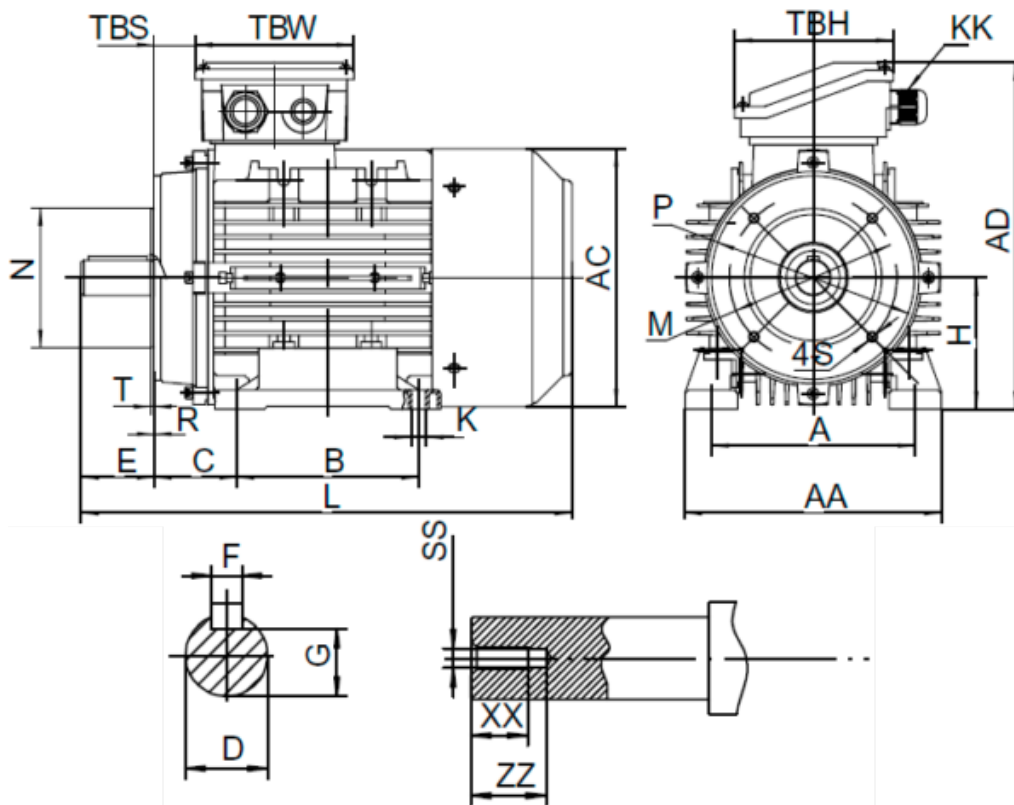

Data Sheet

Article number: 25180055062640

Description: Kleedrive T3A 132M2-6 5.5kw 900 rpm UL/CSA
3x400/690V 50 HZ IP55 B24 Eff=88%

Measures

A = 216	F = 10	R = 0	ZZ = 37
AA = 260	G = 33	S = M10	
AC = Ø261	H = 132	SS = M12	
AD = 323	HD = 191	T = 3.5	
B = 178	L = 498	TBH = 118	
C = 89	M = Ø165	TBS = 36.5	
D = Ø38	N = Ø130	TBW = 118	
E = 80	P = Ø200	XX = 28	